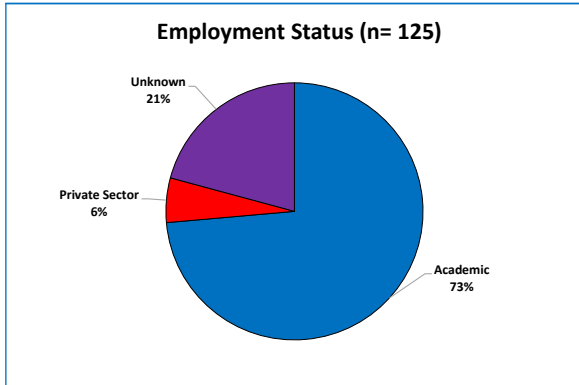

DOCTORAL ALUMNI EMPLOYMENT

All doctoral alum

2 - 6 years since graduation

11 - 15 years since graduation

21 - 35 years since graduation

Philosophy Graduate Degree Program

Employers of Philosophy doctoral alumni