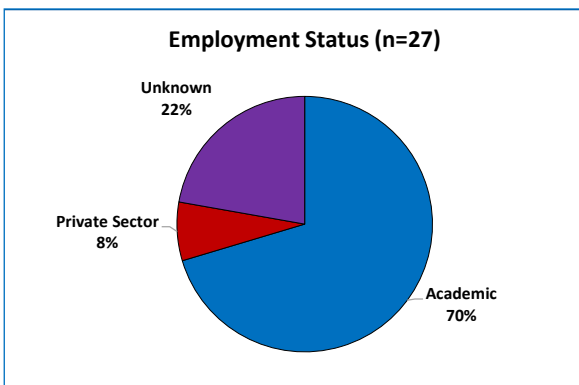

DOCTORAL ALUMNI EMPLOYMENT

All doctoral alum

2 - 6 years since graduation

11 - 15 years since graduation

21 - 35 years since graduation

Philosophy Graduate Degree Program

Employers of Philosophy doctoral alumni