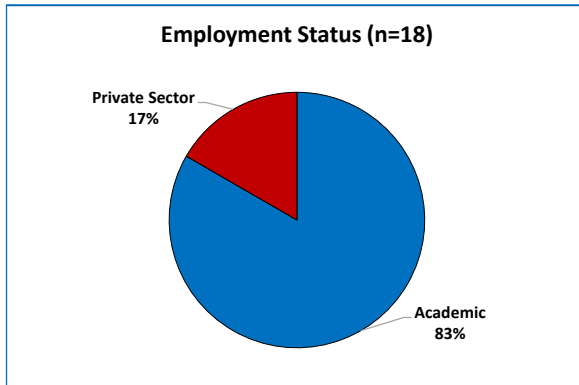

DOCTORAL ALUMNI EMPLOYMENT

All doctoral alum

2 - 6 years since graduation

11 - 15 years since graduation

21 - 35 years since graduation

Philosophy Graduate Degree Program

Employers of Philosophy doctoral alumni